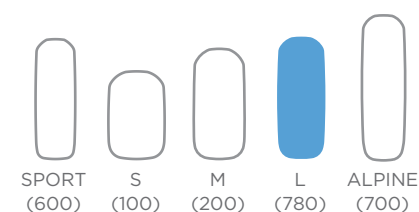

THULE TOURING BOXLINER

5 years warranty
Jahre Garantie
ans de garantie
años de garantía

CITY CRASH
Complies with DIN/ISO norm