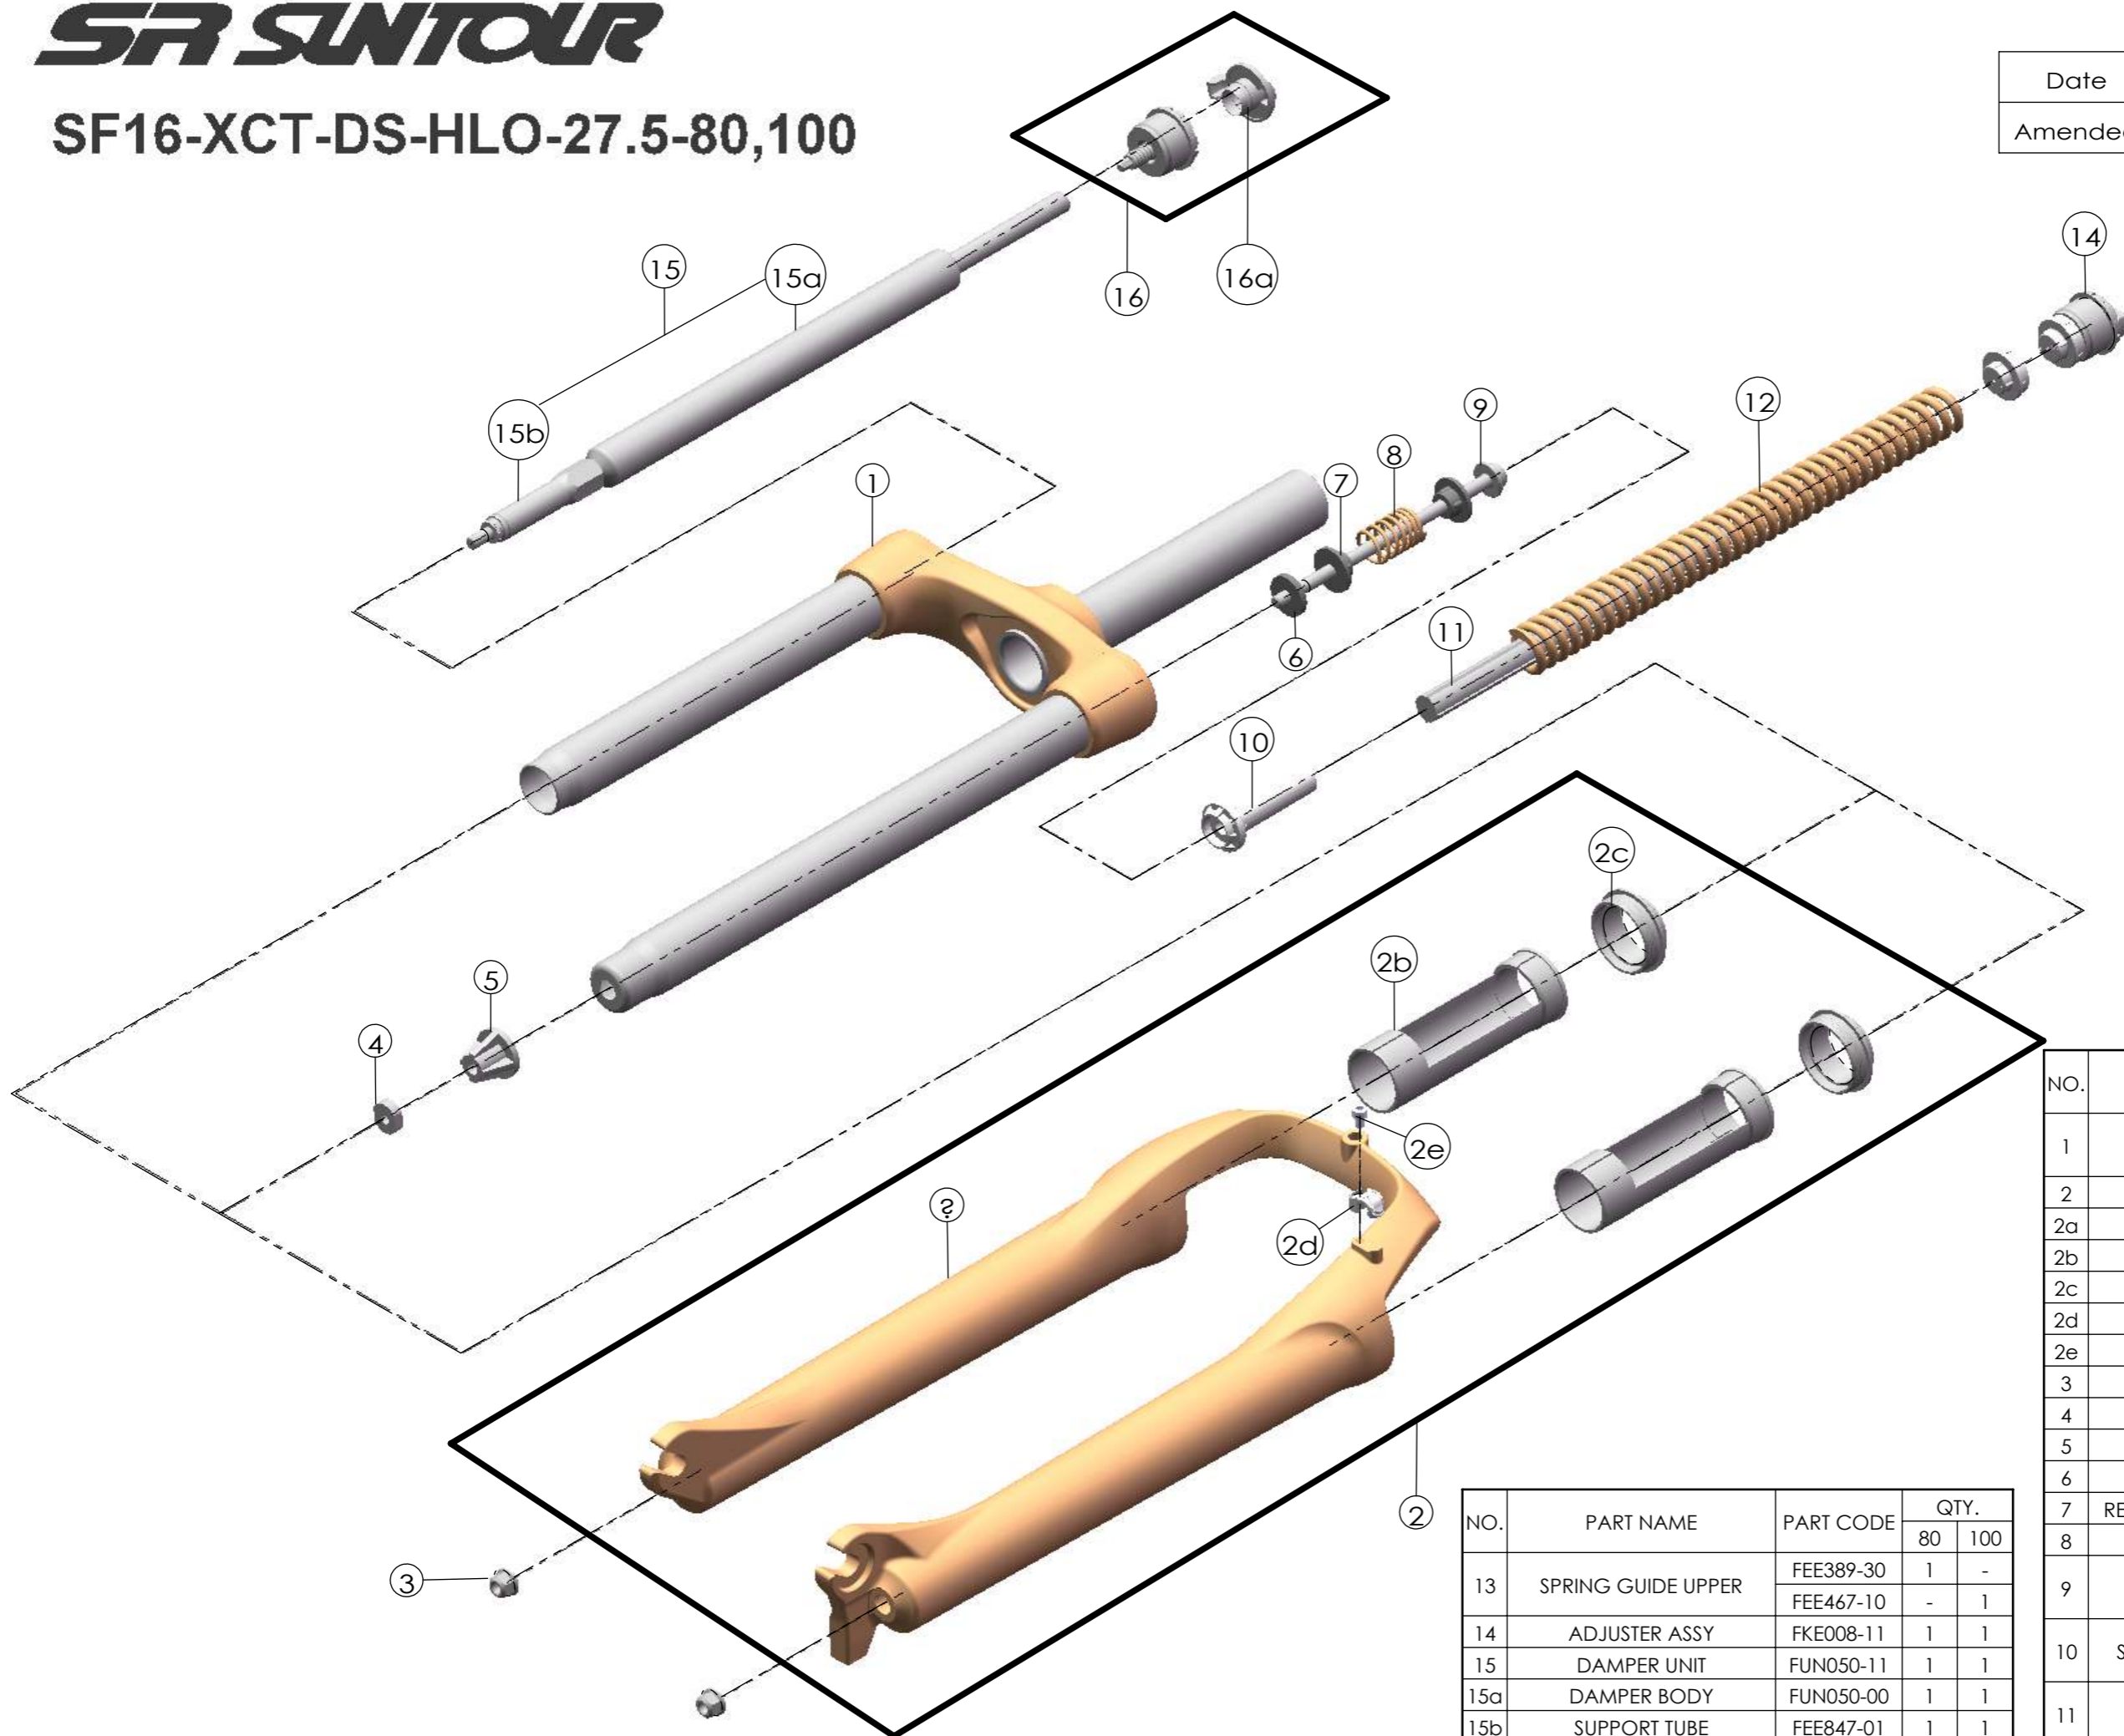

Date	2015.9.4	Version	2
Amended	2017.7.6		

NO.	PART NAME	PART CODE	QTY.	
			80	100
13	SPRING GUIDE UPPER	FEE389-30	1	-
		FEE467-10	-	1
14	ADJUSTER ASSY	FKE008-11	1	1
15	DAMPER UNIT	FUN050-11	1	1
15a	DAMPER BODY	FUN050-00	1	1
15b	SUPPORT TUBE	FEE847-01	1	1
16	LO ADJUST SYSTEM	FKE028-18	1	1
16a	LO KNOB	FEG426	1	1

NO.	PART NAME	PART CODE	QTY.	
			80	100
1	UPPER ASSY	FKZ055-02	1	-
		FKZ055-03	-	1
2	BOTTOM CASE ASSY	FKZ086-10	1	1
2a	BOTTOM CASE	FPB411	1	1
2b	SLIDER SLEEVE	FEE942	2	2
2c	DUST SEAL	FAA125-40	2	2
2d	HOSE GUIDE	FEG166	1	1
2e	BOLT	FSB153	1	1
3	FIXING NUT	FSN023	2	2
4	NUT PLATE	FSN025	1	1
5	BOTTOM STOPPER	FEG174	1	1
6	REBOUND RUBBER	FEP701	1	1
7	REBOUND SPRING GUIDE	FEG257	2	2
8	REBOUND SPRING	FEP189-20	1	1
9	FIXING BOLT	FSB155-00	1	-
		FSB159-04	-	1
10	SPRING GUIDE LOWER	FEE502-20	1	-
		FEE468-10	-	1
11	DAMPER	FEP131-02	1	-
		FEP262-96	-	1
12	MAIN SPRING	FEP703	1	-
		FEP702	-	1